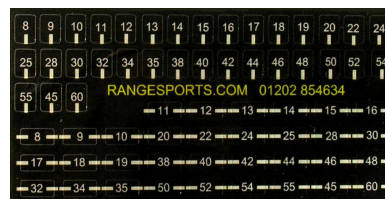

10-50x60 Field Target

Falcon
OPTICAL SYSTEMS