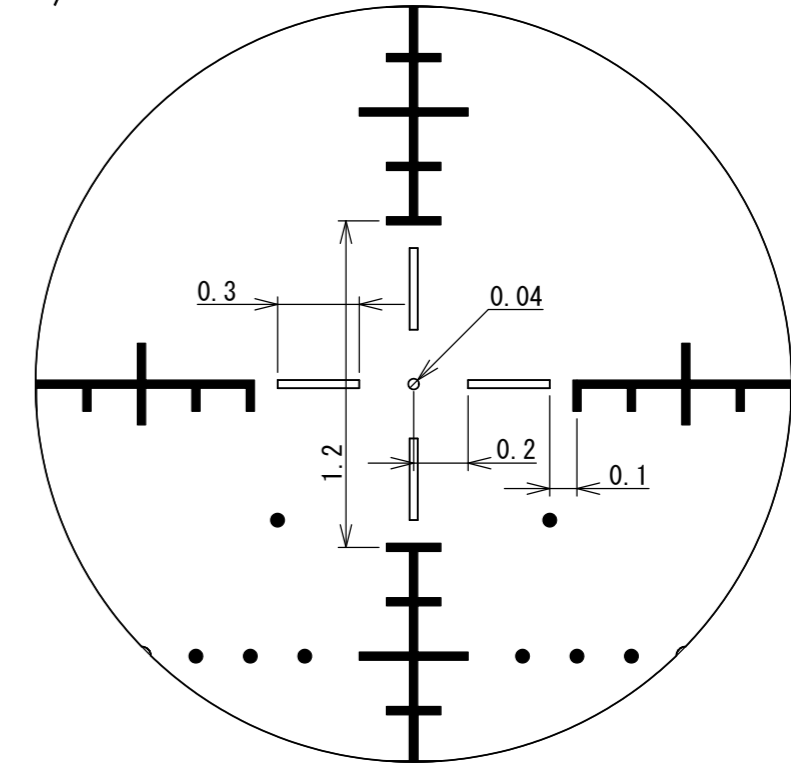

Scale:50/1

Scale:200/1

Luminous part

Scale:1/1

Line dimensions without indication:0.03

Number font:Myriad Pro

Dimensional unit:MRAD

Scale: 50/1

Detail view A
Scale 200 : 1