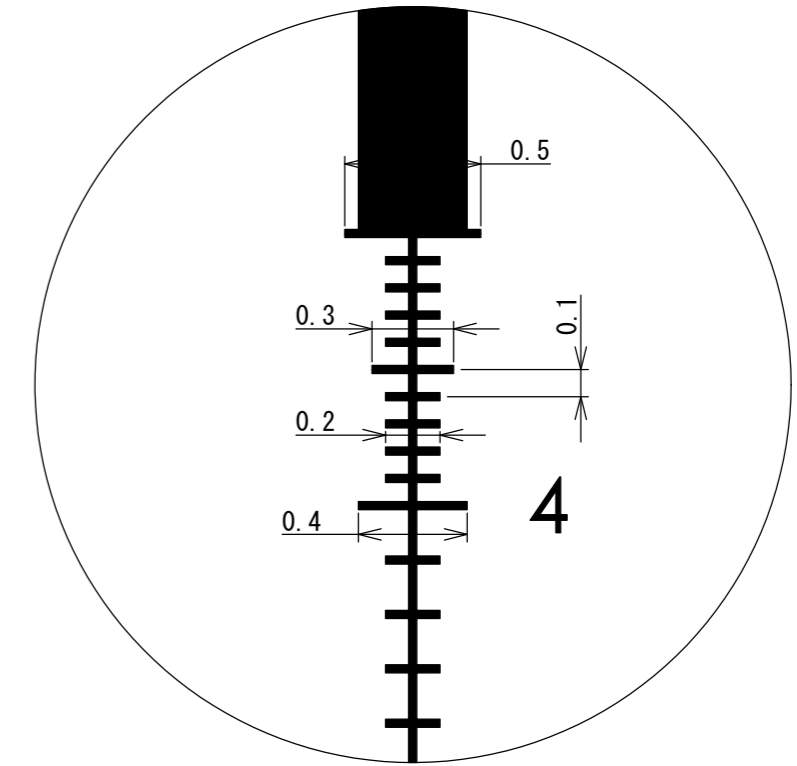

Scale:50/1

Scale:200/1

Luminous part

Scale:1/1

Line dimensions without indication:0.03

Number font:Myriad Pro

Dimensional unit:MRAD

Scale: 50/1

Detail view A
Scale 200 : 1